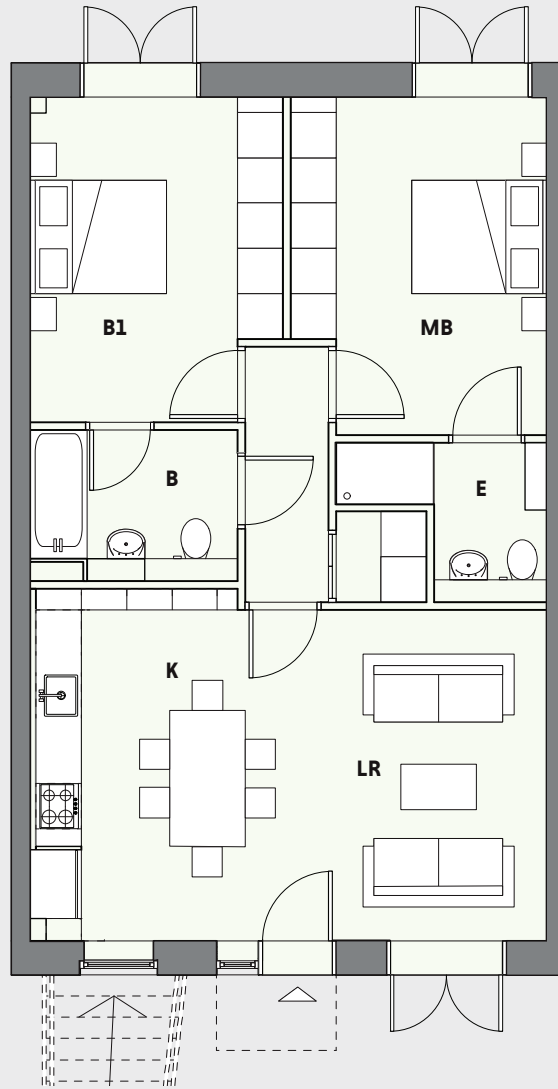

EGREMONT

KILLINEY

TYPE C
2 Bedroom Apartment

GROUND FLOOR

—
B1 BEDROOM **MB** MASTER BEDROOM **B** BATHROOM
E ENSUITE **K** KITCHEN **LR** LIVING ROOM
—

EGREMONT

KILLINEY

TYPE C
3 Bedroom Duplex

FIRST FLOOR

K KITCHEN **U** UTILITY ROOM **WC** BATHROOM
H HALL **FR** FAMILY ROOM **V** VERANDAH

TYPE C
3 Bedroom Duplex

SECOND FLOOR

MB MASTER BEDROOM **WW** WALK-IN WARDROBE
E ENSUITE **L** LANDING **B1** BEDROOM **BR** BATHROOM
B2 BEDROOM/OFFICE **BK** BALCONY

EGREMONT

KILLINEY

TYPE D

3 Bedroom + Office

GROUND FLOOR

—
K KITCHEN U UTILITY ROOM B BATHROOM

H HALL B1 BEDROOM
—

EGREMONT

KILLINEY

TYPE D
3 Bedroom + Office

FIRST FLOOR

—
BK BALCONY **O** OFFICE ROOM **LR** LIVING ROOM
L LANDING

TYPE D
3 Bedroom + Office

SECOND FLOOR

—
MB MASTER BEDROOM **WW** WALK-IN WARDROBE
E ENSUITE **L** LANDING **B2** BEDROOM **BK** BALCONY